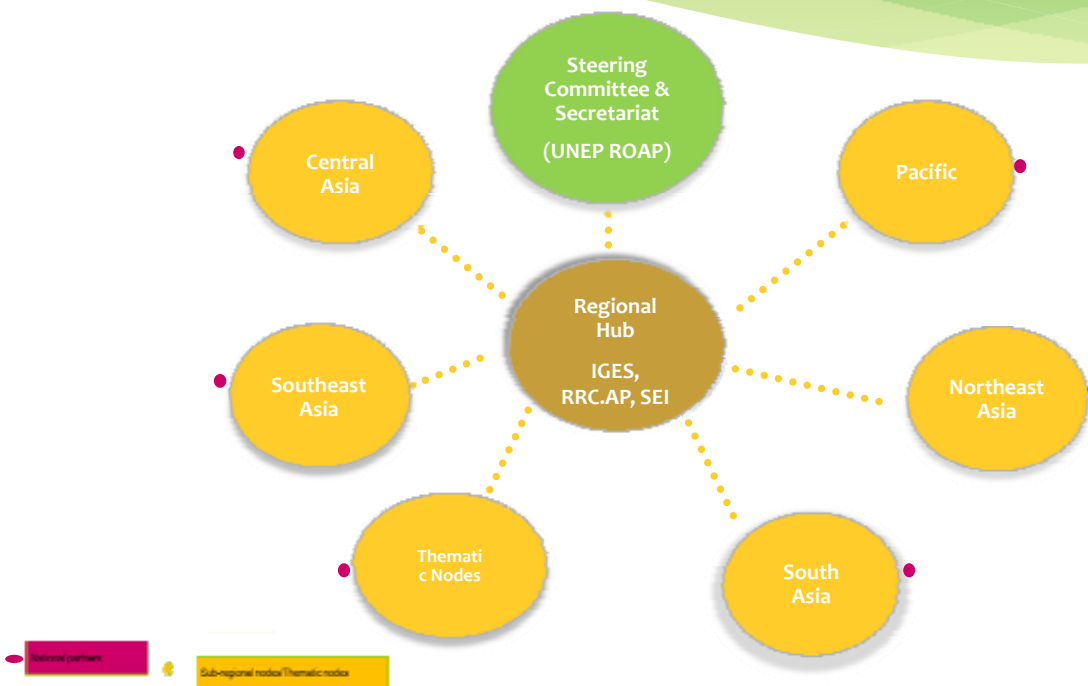

## Asia Pacific Adaptation Network (APAN)

Puja Sawhney  
Coordinator, APAN  
IGES Regional Centre

ISAP  
24<sup>th</sup> July 2013  
Yokohama, Japan

# UNEP's Global Adaptation Network (GAN)

# Network Activities

- Key areas:
  - Knowledge Generation
  - Knowledge Management
  - Capacity Building
  - Research/ synthesis
  - Networking and outreach

## Lessons learnt: Adaptation planning challenges in the region

- Limited availability of specific studies and relevant research on impacts of climate change,
- Lack of meteorological data,
- Mainstreaming climate change, environment and poverty into National plans and policies.