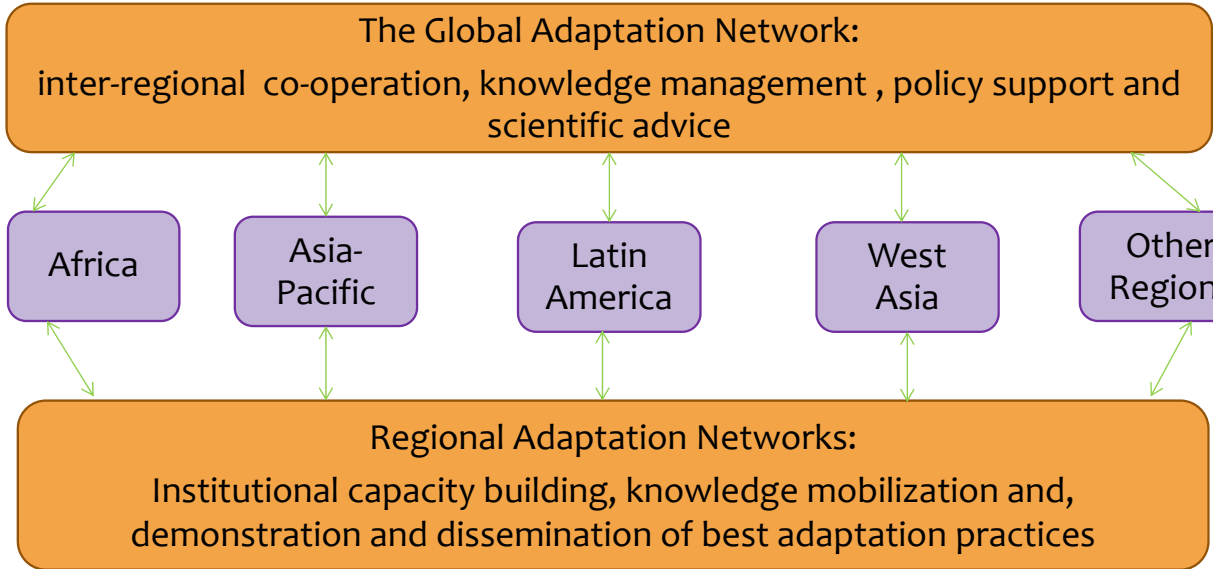

## Asia Pacific Adaptation Network (APAN)

Puja Sawhney  
Coordinator, APAN  
IGES Regional Centre

ISAP  
24<sup>th</sup> July 2013  
Yokohama, Japan

# UNEP's Global Adaptation Network (GAN)

# Network Activities

- Key areas:
  - Knowledge Generation
  - Knowledge Management
  - Capacity Building
  - Research/ synthesis
  - Networking and outreach

# Possible Ways for improving Adaptation Strategies

- Making Adaptation a national priority,
- Mainstreaming adaptation in national policies/ development strategy,
- Better inter ministerial coordination and cooperation,
- Need for a strategy that promotes improved governance, economic growth, and improved resource management- key to the adaptation to climate change.