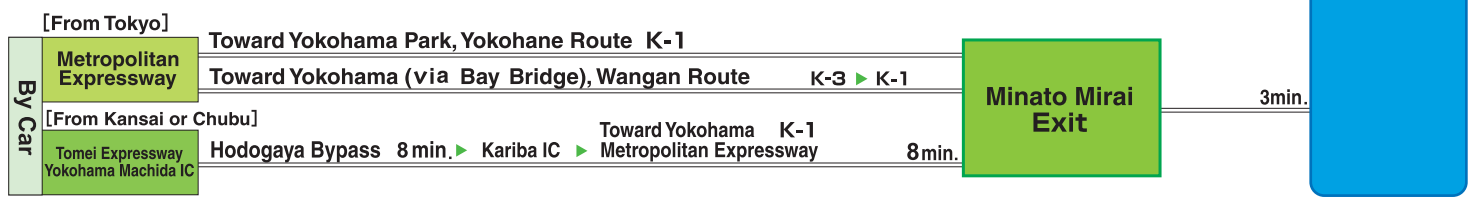

PACIFICO YOKOHAMA MAP
 1-1-1 Minatomirai, Nishi-ku, Yokohama 220-0012, Japan
 Information ☎+81(45)221-2155
 URL: <http://www.pacifico.co.jp>

●●●●● On foot

How to get to PACIFICO Yokohama

■ Parking

P1 Minato Mirai Public Parking ☎045-221-1301	Capacity 1,188(car)	Open hours 24hrs	Fee 260yen/30min. (50%off 0:00~6:00)
P2 Rinkō Park Parking ☎045-221-2175	Capacity 100(car)	Open hours 8:00~21:00	Fee 250yen/30min.
P3 Bus/Large vehicle Parking ☎045-221-1302	Capacity 40 (bus/large vehicle)	Open hours 24hrs (Enter/Exit 7:00~22:00)	Fee 500yen/30min. (50%off 22:00~7:00)