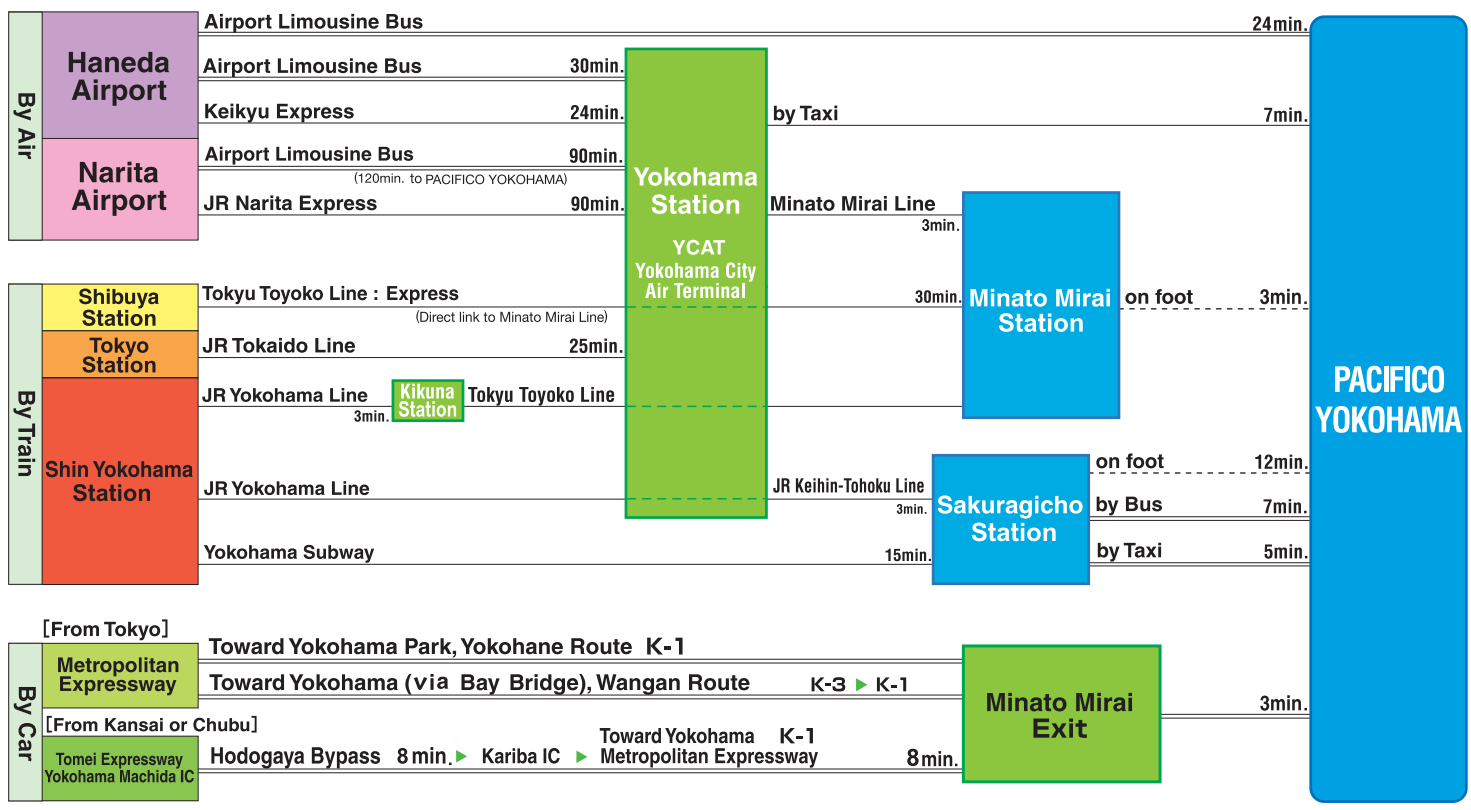

PACIFICO YOKOHAMA MAP
 1-1-1 Minatomirai, Nishi-ku, Yokohama 220-0012, Japan
 Information ☎+81(45)221-2155
 URL: <http://www.pacifico.co.jp>

●●●●● On foot

How to get to PACIFICO Yokohama

■ Parking

P1 Minato Mirai Public Parking ☎045-221-1301	Capacity 1,188(car)	Open hours 24hrs	Fee 260yen/30min. (50%off 0:00~6:00)
P2 Rinkō Park Parking ☎045-221-2175	Capacity 100(car)	Open hours 8:00~21:00	Fee 250yen/30min.
P3 Bus/Large vehicle Parking ☎045-221-1302	Capacity 40 (bus/large vehicle)	Open hours 24hrs (Enter/Exit 7:00~22:00)	Fee 500yen/30min. (50%off 22:00~7:00)